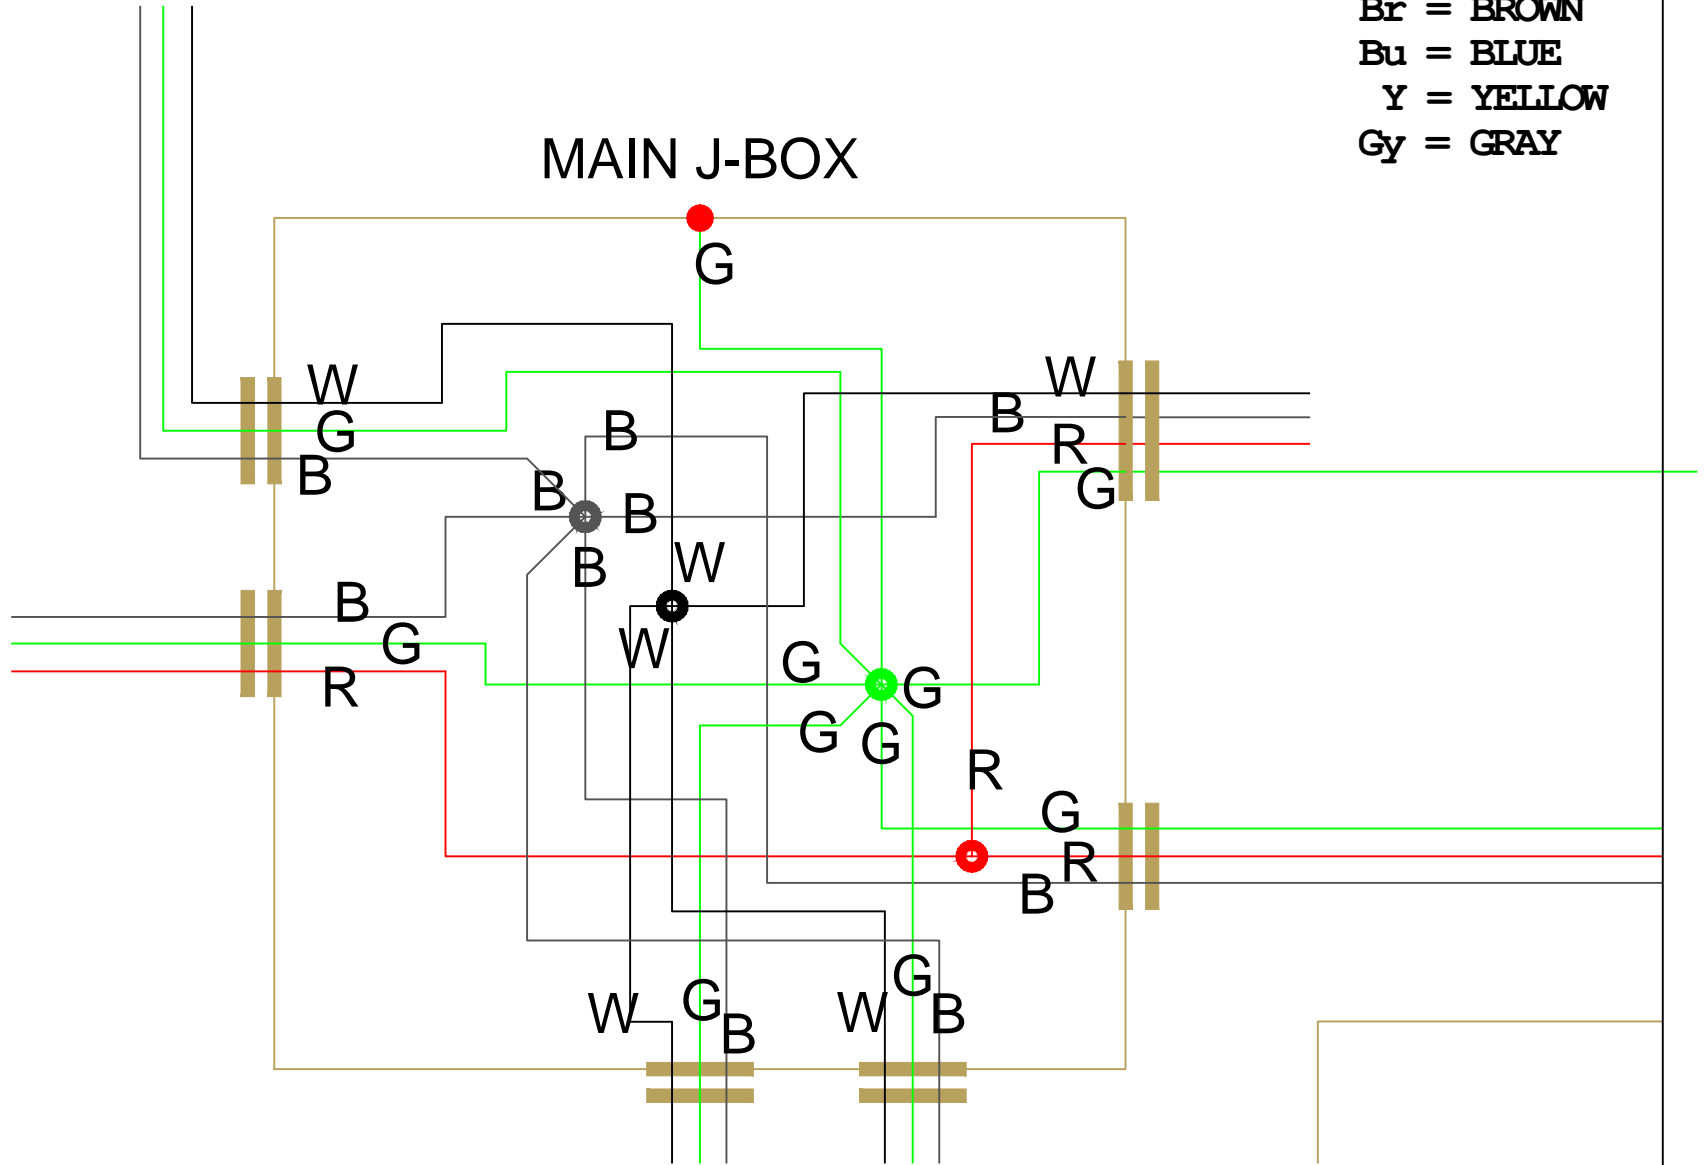

NOTE: SPECIFICATIONS ARE SUBJECT TO CHANGE WITHOUT NOTICE.

MAIN J-BOX DETAIL

- G = GREEN
- W = WHITE
- B = BLACK
- R = RED
- Br = BROWN
- Bu = BLUE
- Y = YELLOW
- Gy = GRAY

DESCRIPTION: 208/230 VOLT CFFM-93-57-99 w/ HIGH POWER CONDENSATE PUMP