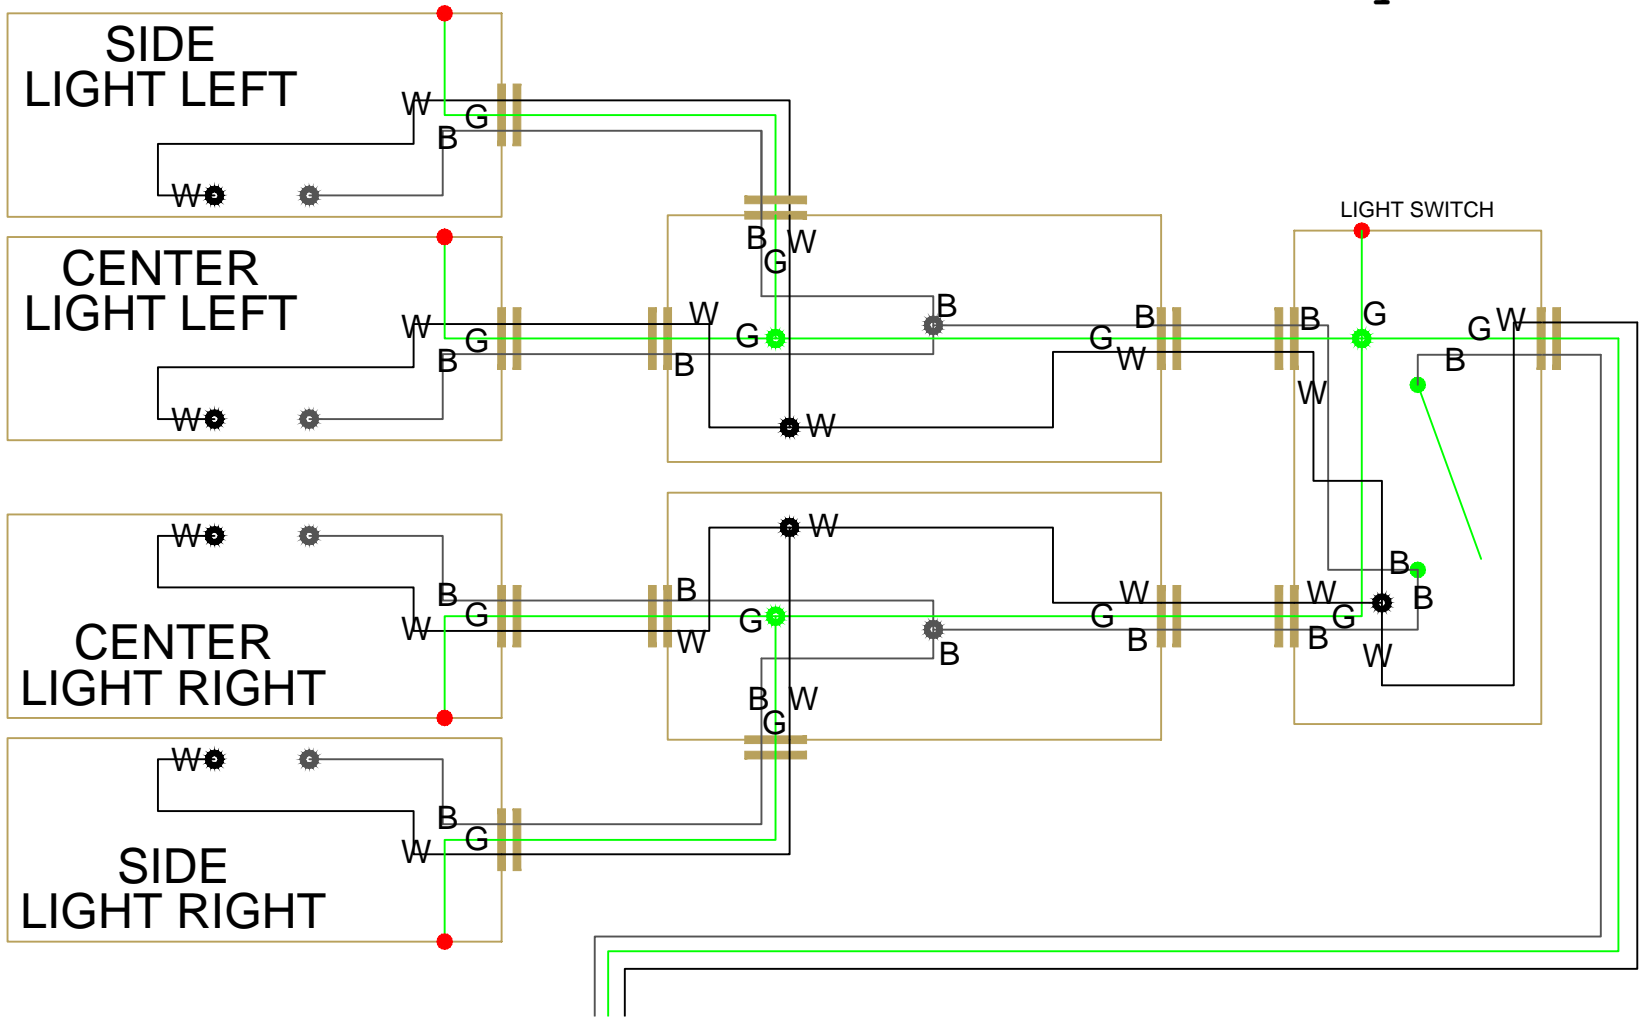

DO NOT SCALE
DATE: 04/23/13
BY: ETT

SAVED AS: 208-230 Volt CFFM Bulk Electrical w Condensate Pump (2013-04).dwg

NOTE: SPECIFICATIONS ARE SUBJECT TO CHANGE WITHOUT NOTICE.

LIGHT J-BOX DETAIL

- G = GREEN
- W = WHITE
- B = BLACK
- R = RED
- Br = BROWN
- Bu = BLUE
- Y = YELLOW
- Gy = GRAY