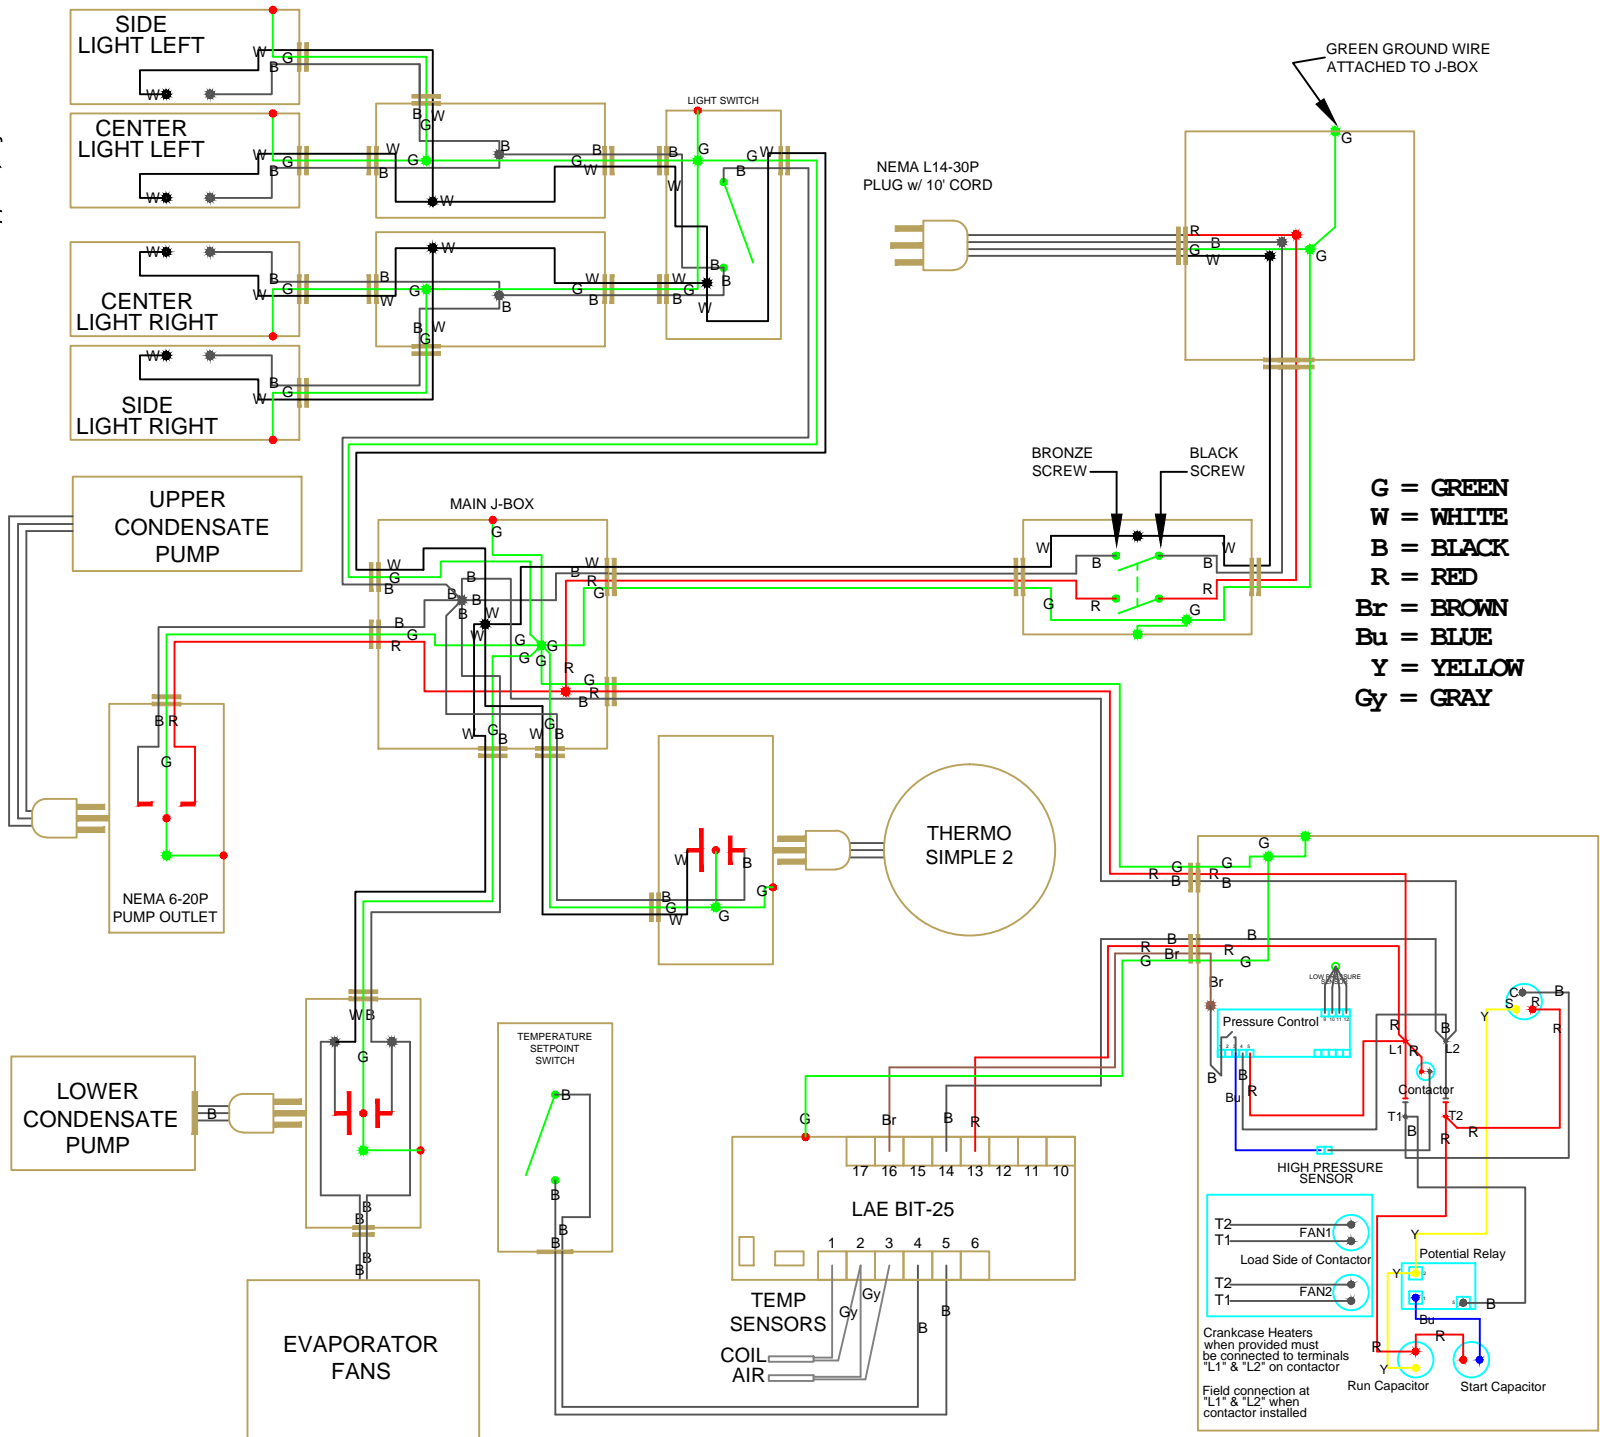

CUSTOMER:

KILLION SL

DESCRIPTION:

208/230 VOLT CFFM-93-57-99 w/ HIGH POWER CONDENSATE PUMP

manufactured by:

1380 Poinsettia Ave.
Vista, CA 92081

voice: 800-421-5352
fax: 760-727-1622
email: sales@killionindustries.com

DO NOT SCALE

DATE: 04/23/13

BY: ETT

SAVED AS: 208-230 Volt CFFM Bulk Electrical w Condensate Pump (2013-04).dwg

NOTE: SPECIFICATIONS ARE SUBJECT TO CHANGE WITHOUT NOTICE.