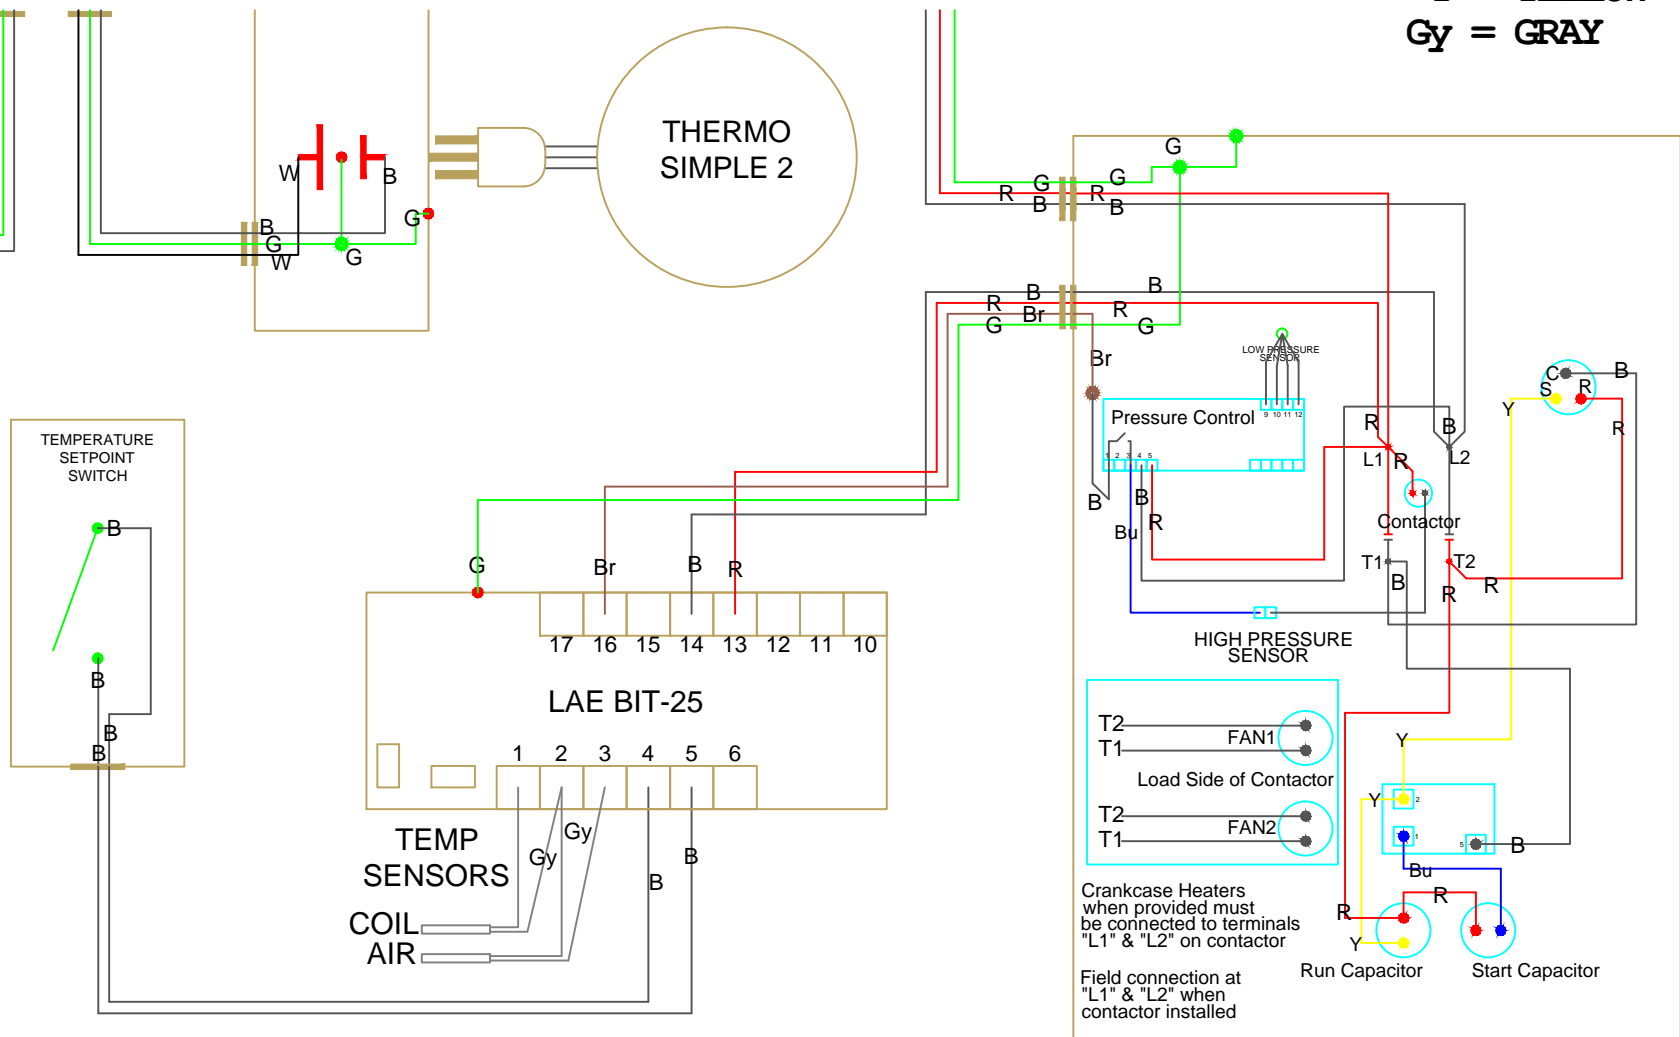

DO NOT SCALE

DATE: 04/23/13

BY: ETT

SAVED AS: 208-230 Volt CFFM Bulk Electrical w Condensate Pump (2013-04).dwg

NOTE: SPECIFICATIONS ARE SUBJECT TO CHANGE WITHOUT NOTICE.

CONTROLLER DETAIL

- G = GREEN
- W = WHITE
- B = BLACK
- R = RED
- Br = BROWN
- Bu = BLUE
- Y = YELLOW
- Gy = GRAY