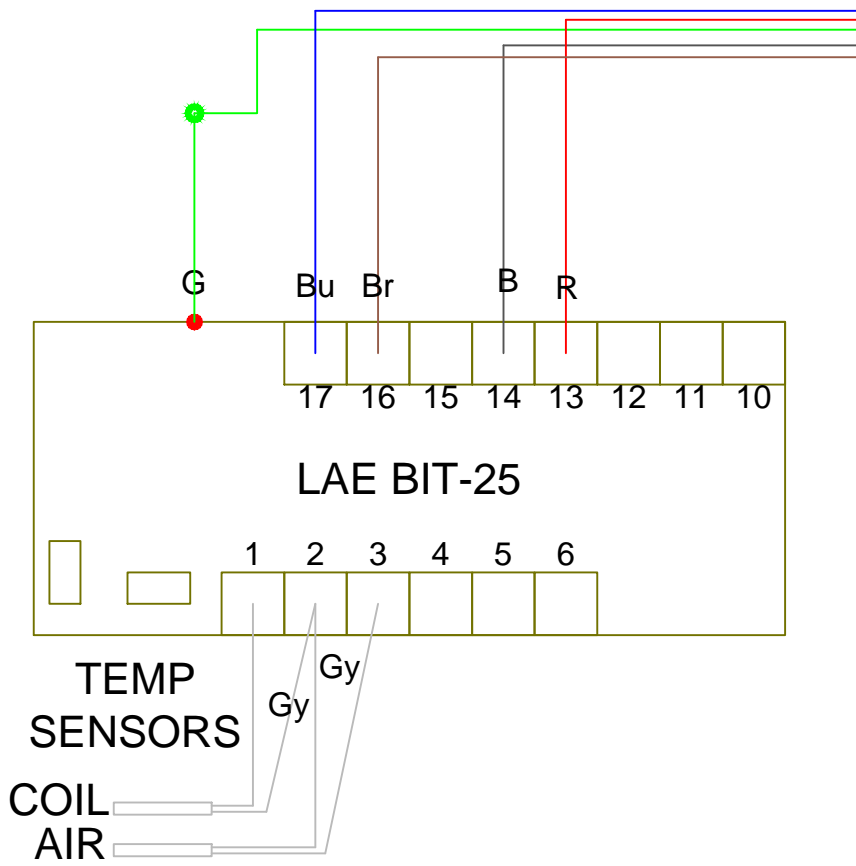

DO NOT SCALE

DATE: 03/25/14

BY: ETT

SAVED AS: 208-230 Volt CAP-CIL-CEM-CFFM Scroll Pump Electrical LAE.dwg

NOTE: SPECIFICATIONS ARE SUBJECT TO CHANGE WITHOUT NOTICE.

- G = GREEN
- W = WHITE
- B = BLACK
- R = RED
- Br = BROWN
- Bu = BLUE
- O = ORANGE
- Gy = GRAY

DESCRIPTION: 208-230 VOLT CAP-CIL-CEM-CFFM GENERIC ELECTRICAL w/ PUMP SYSTEM
CUSTOMER: GENERIC

DO NOT SCALE
DATE: 03/25/14
BY: ETT

SAVED AS: 208-230 Volt CAP-CIL-CEM-CFFM Scroll Pump Electrical LAE.dwg

NOTE: SPECIFICATIONS ARE SUBJECT TO CHANGE WITHOUT NOTICE.

- G = GREEN**
- W = WHITE**
- B = BLACK**
- R = RED**
- Br = BROWN**
- Bu = BLUE**
- O = ORANGE**
- Gy = GRAY**

CONTROL LINK DETAIL

manufactured by:

1380 Poinsettia Ave.
Vista, CA 92081

voice: 800-421-5352
fax: 760-727-5108
email: sales@killionindustries.com