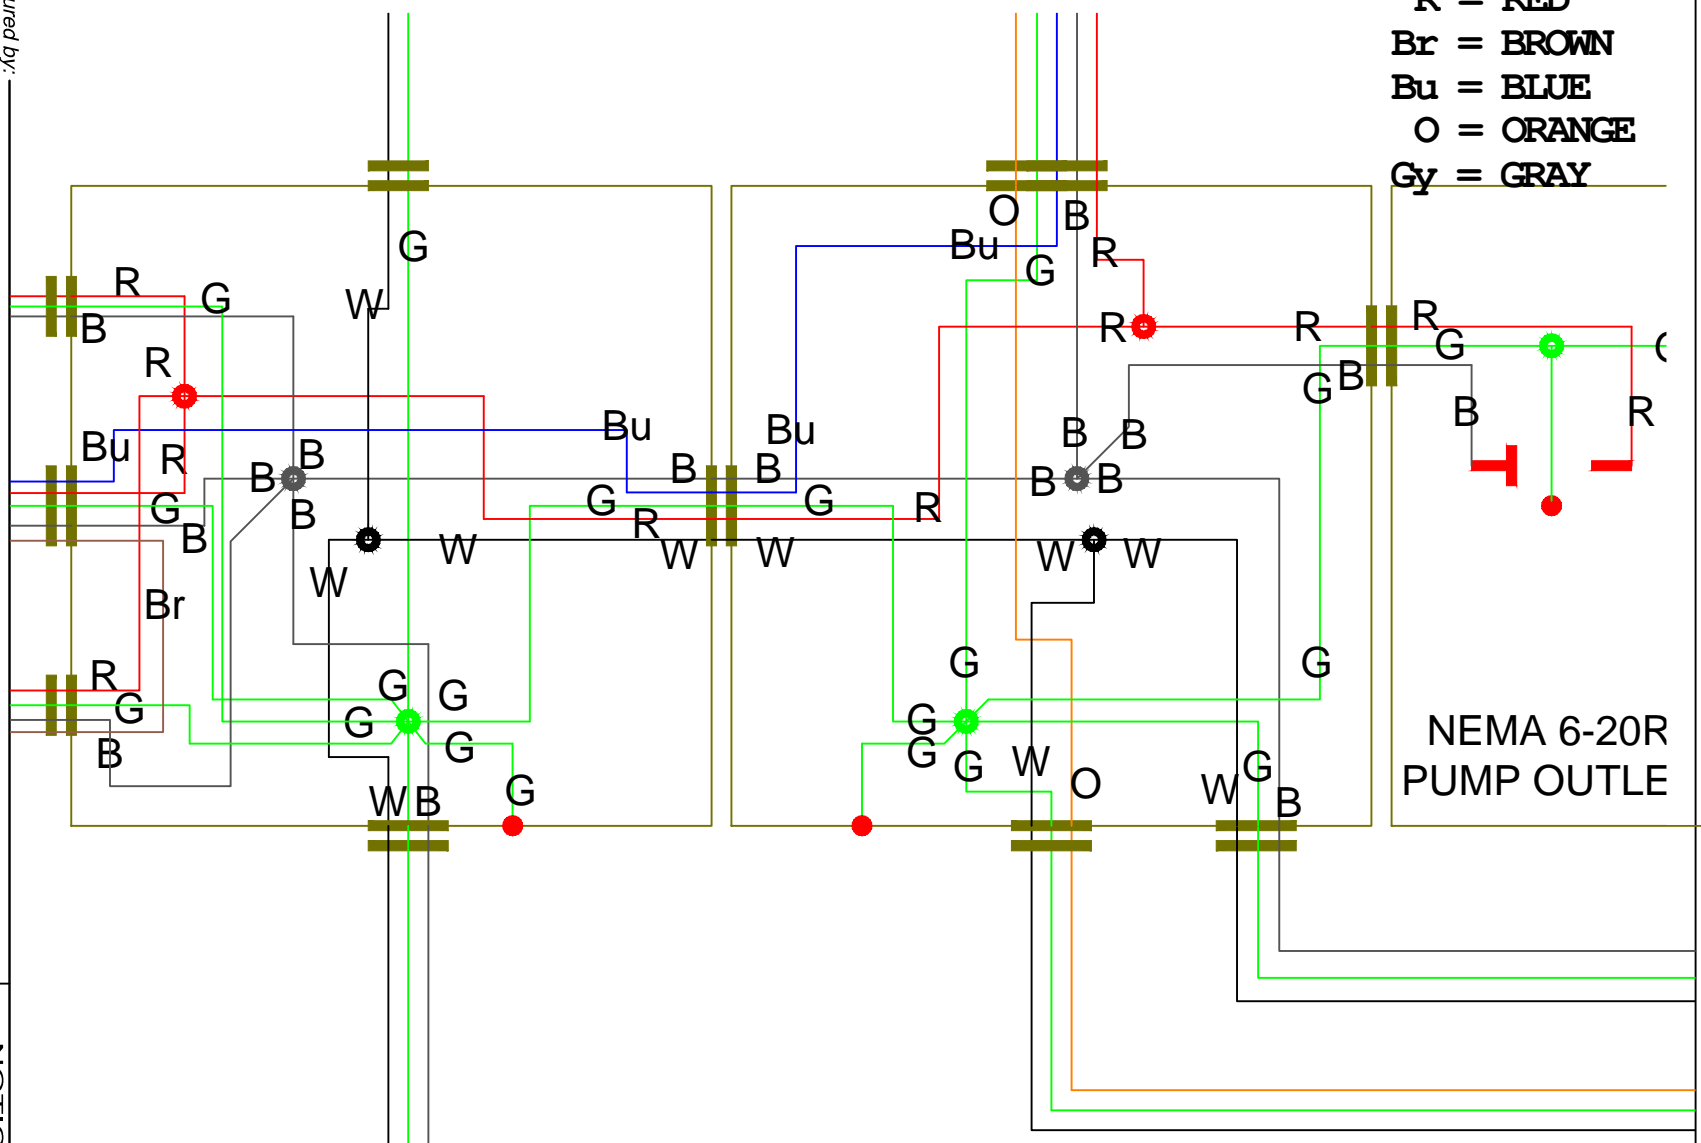

J-BOX DETAIL

- G = GREEN
- W = WHITE
- B = BLACK
- R = RED
- Br = BROWN
- Bu = BLUE
- O = ORANGE
- Gy = GRAY

NEMA 6-20R
PUMP OUTLE

manufactured by:

1380 Poinsettia Ave.
Visita, CA 92081

voice: 800-421-5352
fax: 760-727-5108
email: sales@killionindustries.com

NOTICE
THIS DOCUMENT CONTAINS CONFIDENTIAL AND PROPRIETARY MATERIAL WHICH IS THE PROPERTY OF KILLION INDUSTRIES, INC. AND MAY NOT BE COPIED OR REPRODUCED. THIS DOCUMENT IS LOANED AND SUBJECT TO RETURN UPON DEMAND.

DESCRIPTION: 208-230 VOLT CAP-CIL-CEM-CFFM GENERIC ELECTRICAL w/ PUMP SYSTEM
CUSTOMER: GENERIC

DO NOT SCALE
DATE: 03/25/14
BY: ETT

SAVED AS: 208-230 Volt CAP-CIL-CEM-CFFM Scroll Pump Electrical LAE.dwg

NOTE: SPECIFICATIONS ARE SUBJECT TO CHANGE WITHOUT NOTICE.