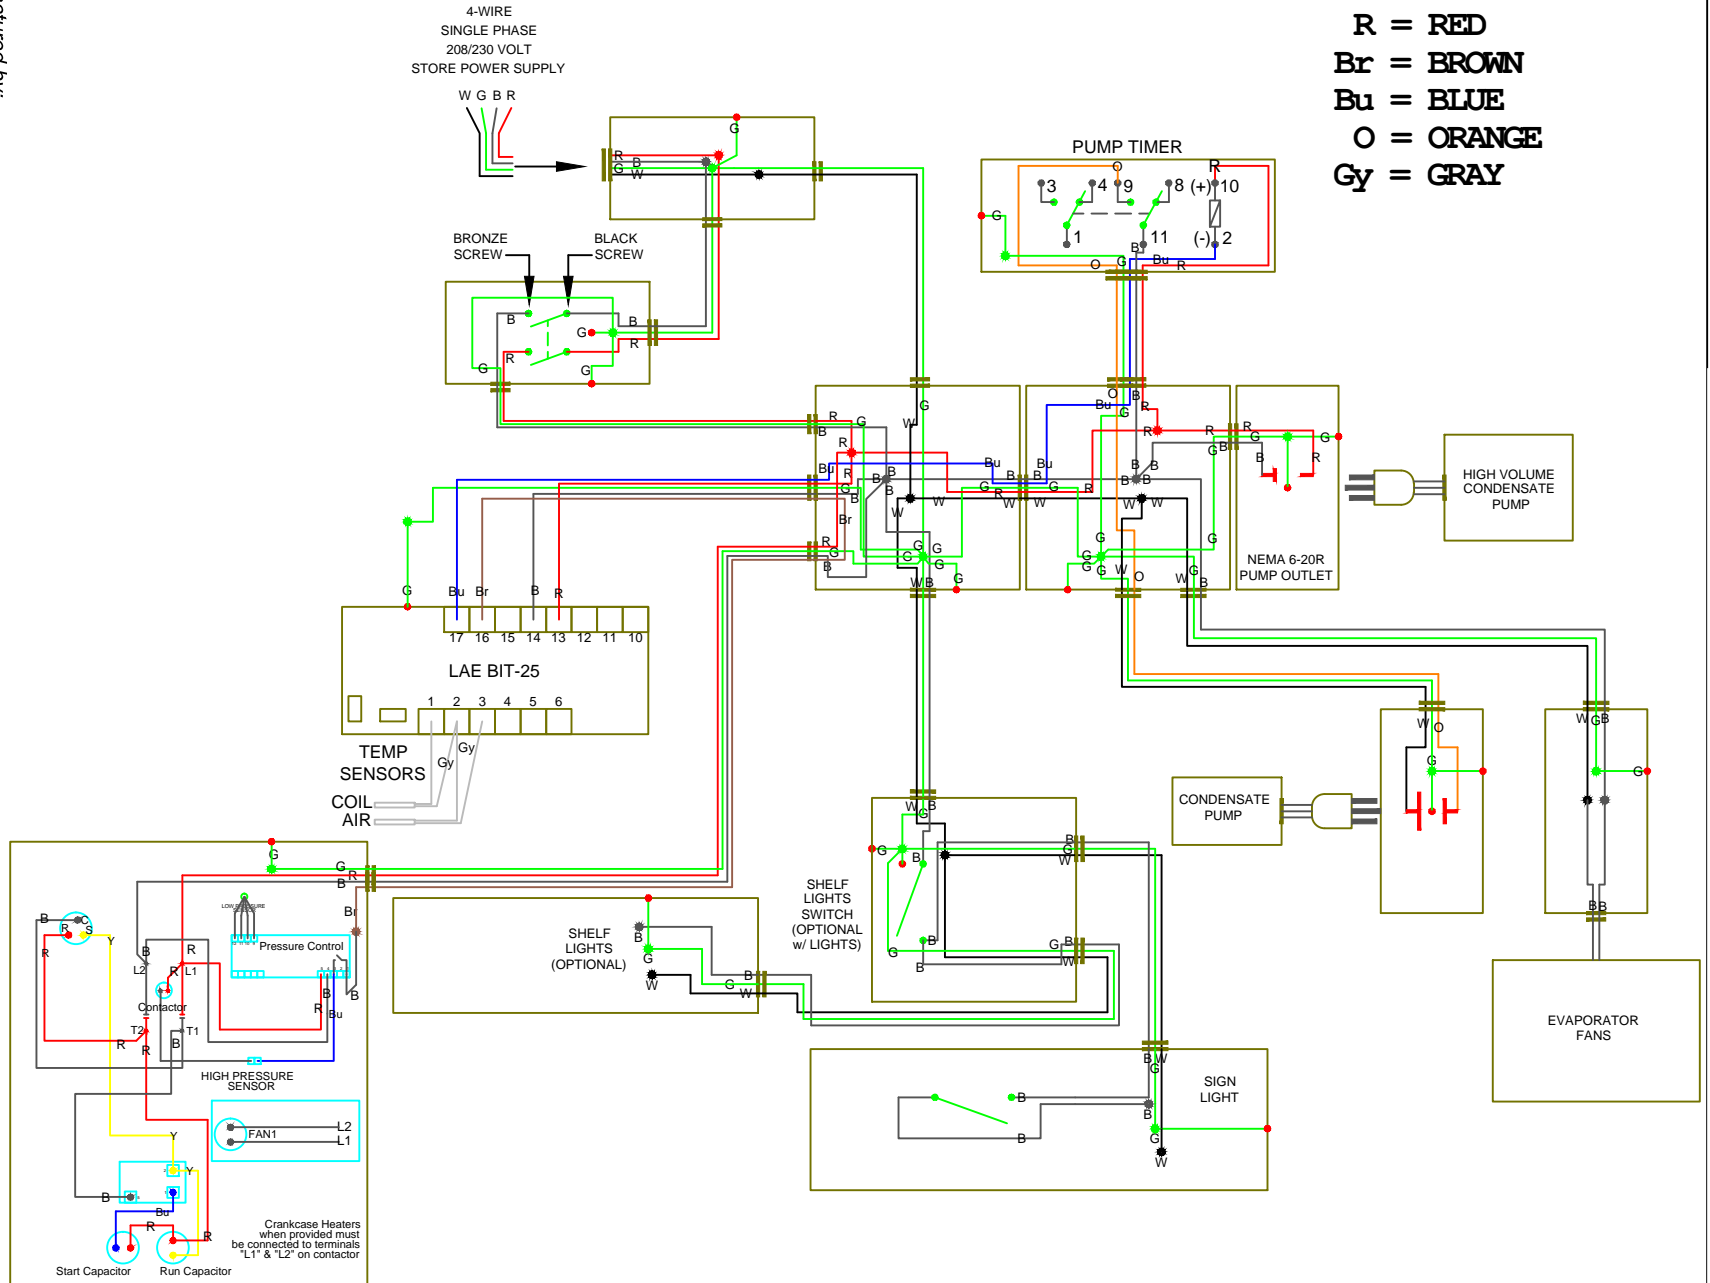

CUSTOMER:

DESCRIPTION: 208-230 VOLT CAP-CIL-CEM-CFFM GENERIC ELECTRICAL w/ PUMP SYSTEM

GENERIC

Manufactured by:

1380 Poinsettia Ave.
Vista, CA 92081

voice: 800-421-5352
fax: 760-727-5108
email: sales@killionindustries.com

DO NOT SCALE

DATE: 03/25/14

BY: ETT

SAVED AS: 208-230 Volt CAP-CIL-CEM-CFFM Scroll Pump Electrical LAE.dwg

NOTE: SPECIFICATIONS ARE SUBJECT TO CHANGE WITHOUT NOTICE.

- G = GREEN
- W = WHITE
- B = BLACK
- R = RED
- Br = BROWN
- Bu = BLUE
- O = ORANGE
- Gy = GRAY